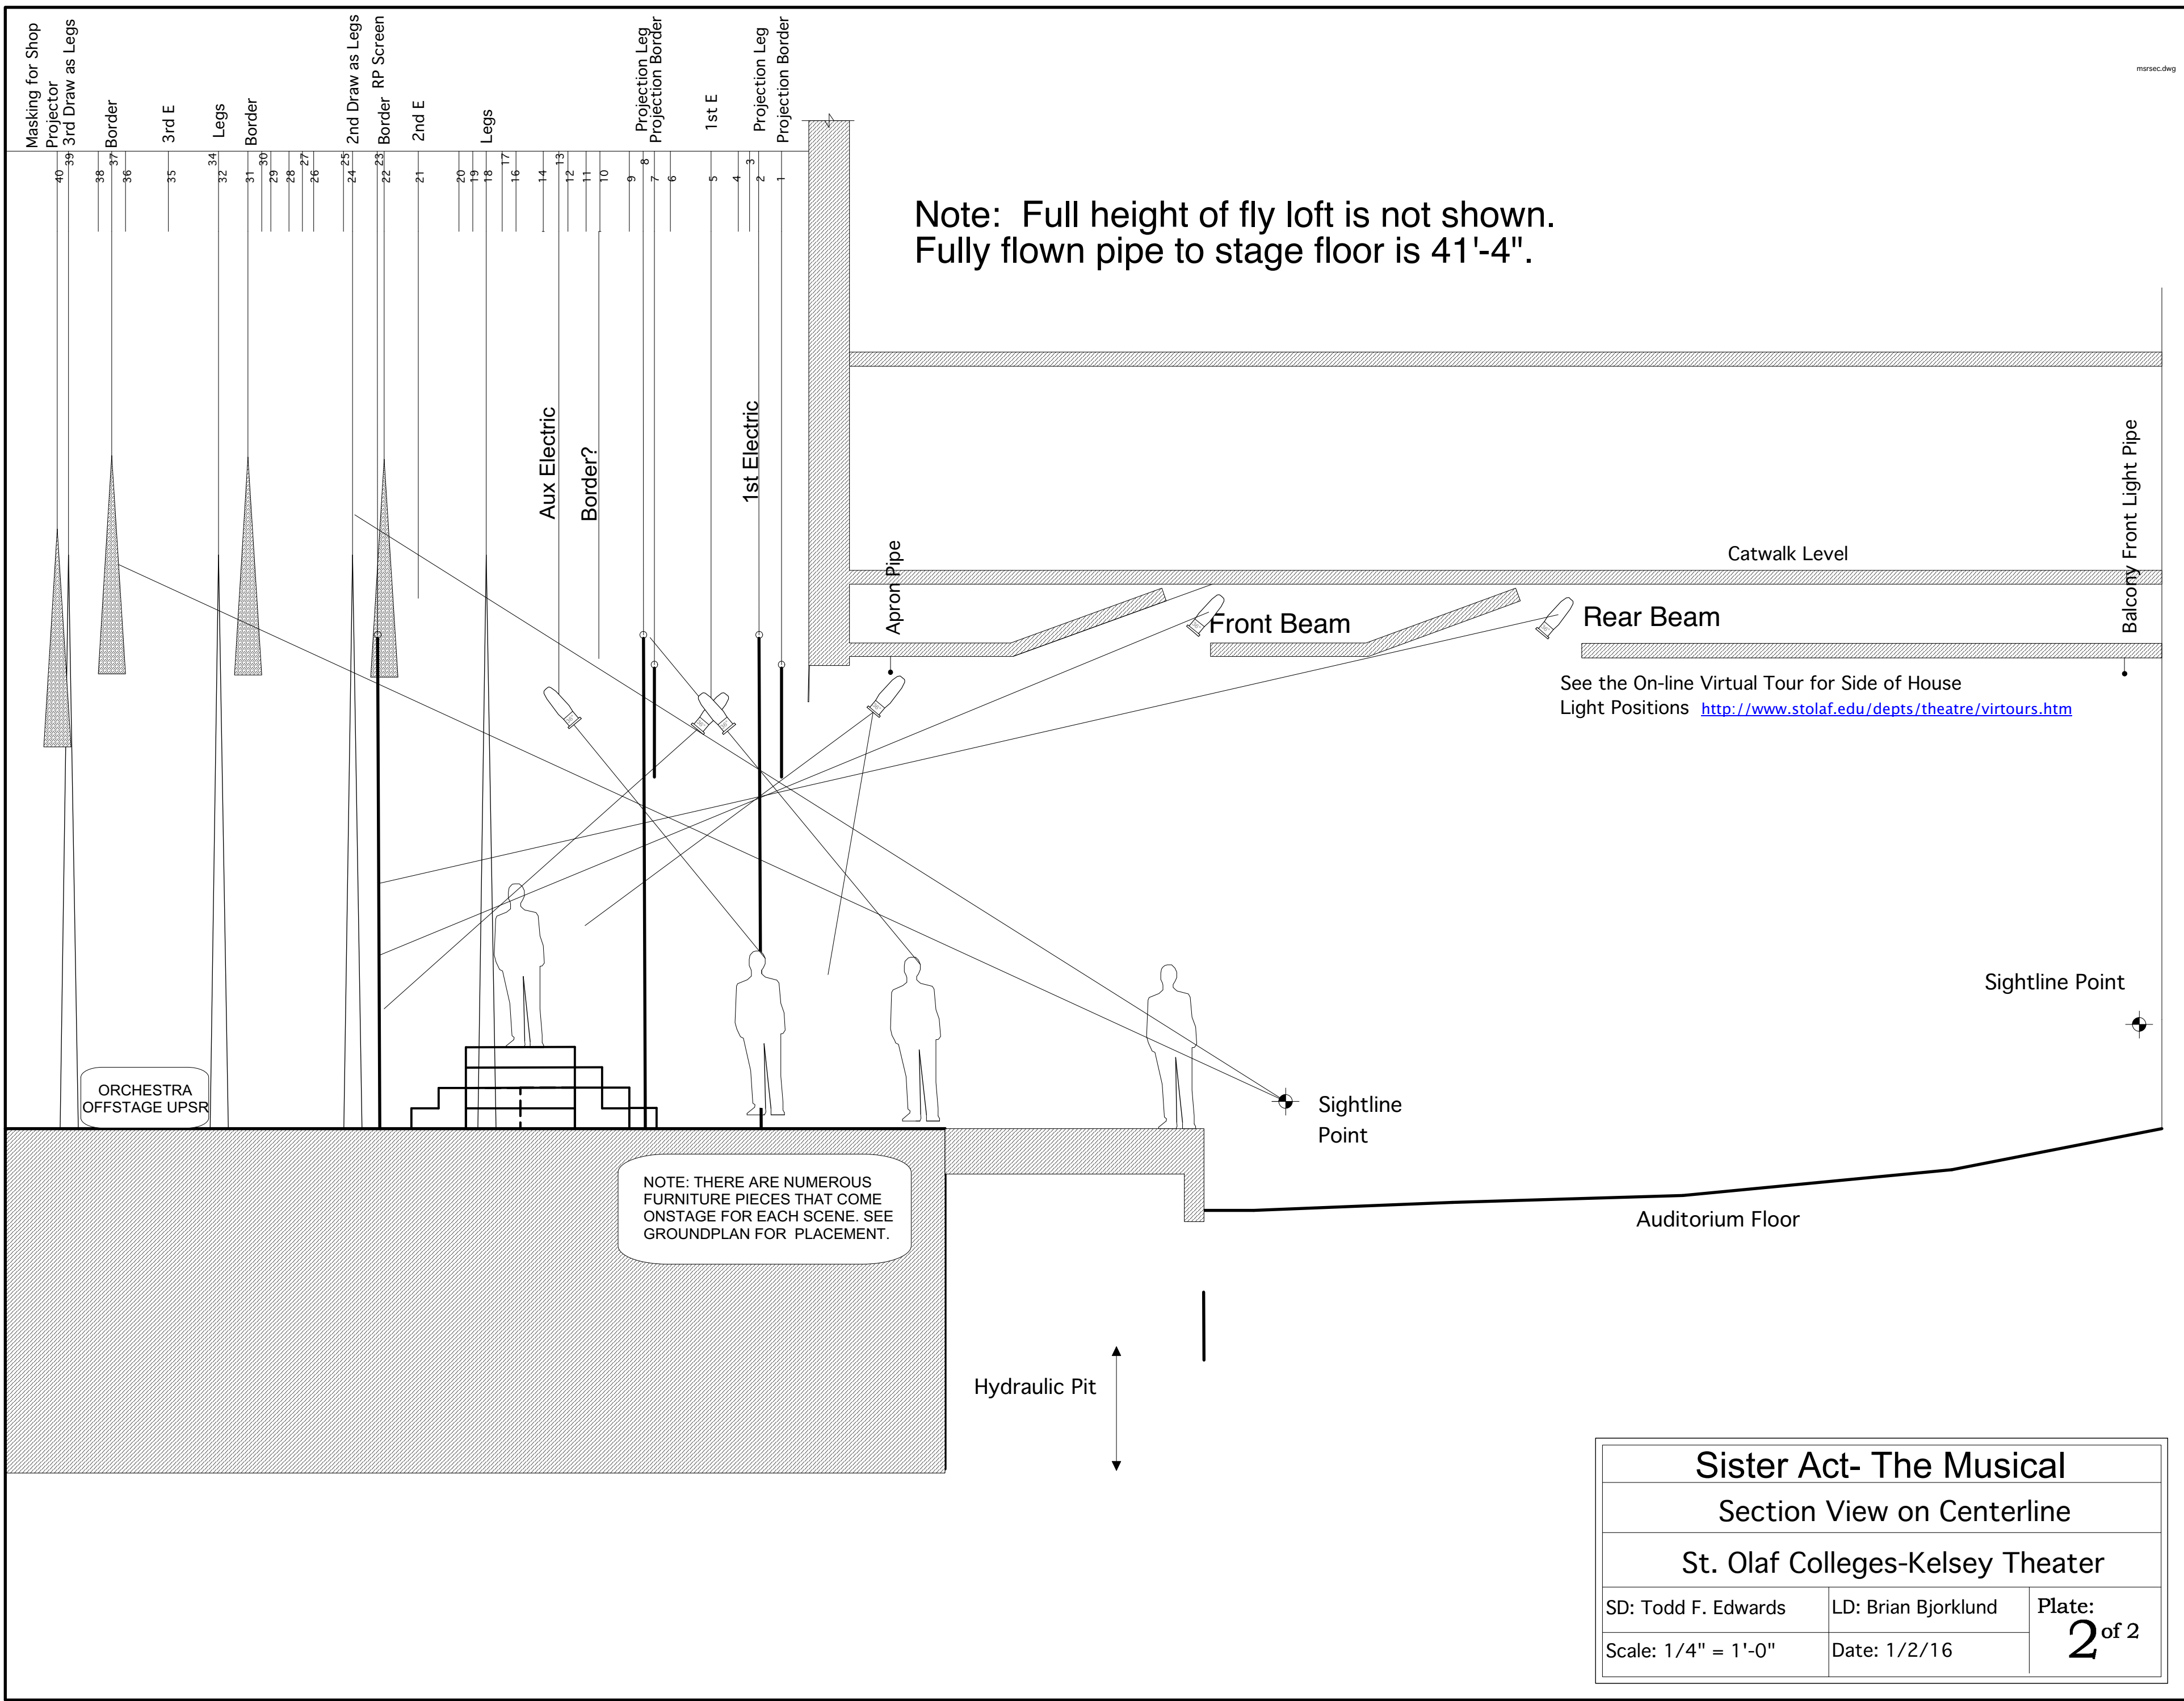

mrssec.dwg

Note: Full height of fly loft is not shown.
Fully flown pipe to stage floor is 41'-4".

See the On-line Virtual Tour for Side of House
Light Positions <http://www.stolaf.edu/depts/theatre/virtours.htm>

REAR PROJECTION
PROJECTOR LOCATED
IN THE SCENE SHOP.

FOH PROJECTION
PROJECTOR LOCATED
IN THE KELSEY BOOTH.

NOTE: THERE ARE NUMEROUS
FURNITURE PIECES THAT COME
ONSTAGE FOR EACH SCENE. SEE
GROUNDPLAN FOR PLACEMENT.

Sister Act- The Musical		
Section View on Centerline		
St. Olaf Colleges-Kelsey Theater		
SD: Todd F. Edwards	LD: Brian Bjorklund	Plate:
Scale: 1/4" = 1'-0"	Date: 1/2/16	2 of 2